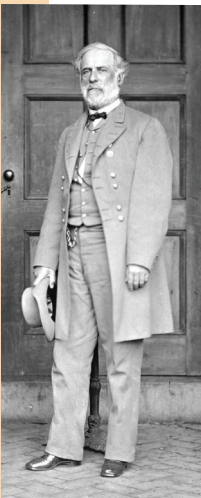

## Epic American Stories

In its 2011 season, television's most-watched history series continues its tradition of bringing to life incredible characters and epic stories that have shaped America's past and present. New episodes include a new perspective on the life and career of Robert E. Lee, an in-depth look at the human drama behind the building of the Panama Canal, and an examination of the tragic Triangle Fire on its 100th anniversary.